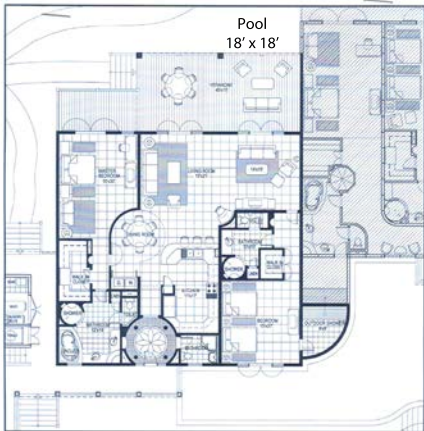

Pool
18' x 18'

UNIT = 2,115 sqf.
VERANDA = 590 sqf.
OUTDOOR SHOWER = 75 sqf.
TOTAL = 2,778 sqf.

UNIT #5-105
GROUND FLOOR - LUXURY + BEDROOMS

LAWSON BEACH CLUB